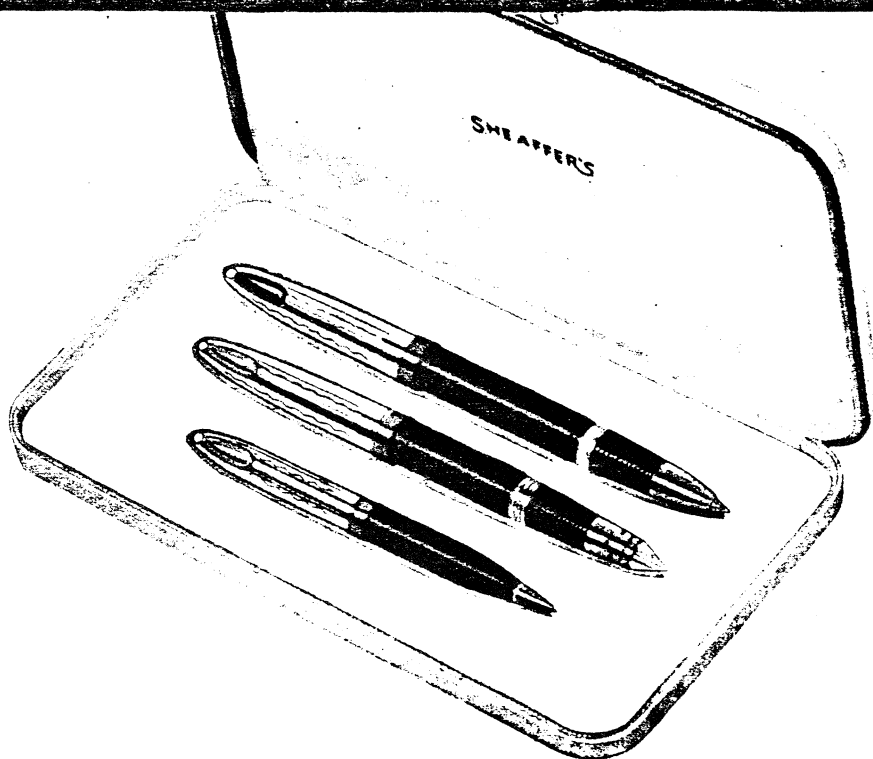

SENTINEL DELUXE TUCKAWAY

Same gleaming caps and distinctive styling as the above model, but in a petite, feminine size. May be carried conveniently in purse as well as blouse or jacket pocket, secured by the patented "Fast-On" clasp that provides maximum safety without danger of tearing fabric. Colors: Green, Blue, Brown, Burgundy or Black with TOUCHDOWN filler. Pen, $15.00; Pencil, $5.00; Stratowriter Ballpoint, $10.00. **Complete Threesome** in satin-lined keepsake case, $30.00; no fed. tax.

Pen and Pencil Ensemble, $20.00; no fed. tax.

Individual pieces may be bought separately and will be suitably gift-boxed. Two-piece ensembles also available handsomely gift-boxed.